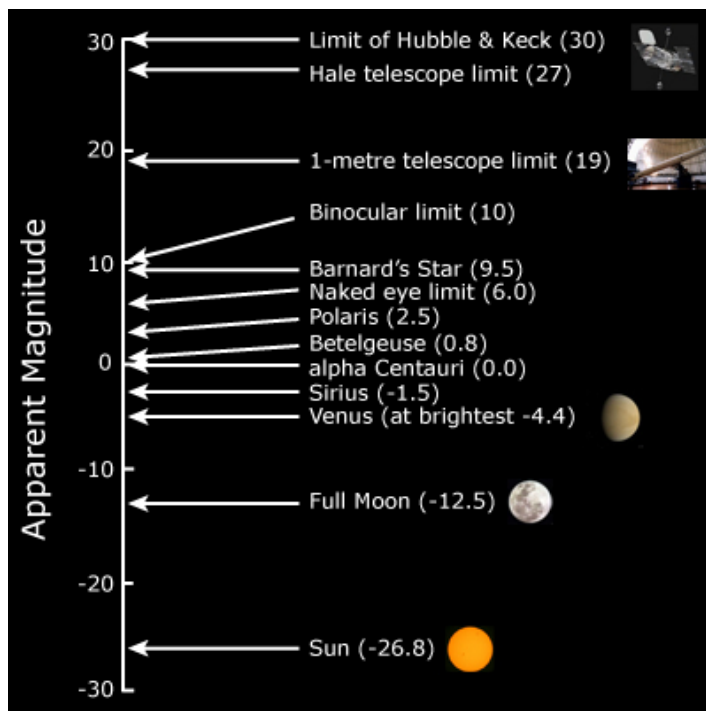

Hipparchus

Absolute Magnitude of the Sun $M_V = +4.83$ mag